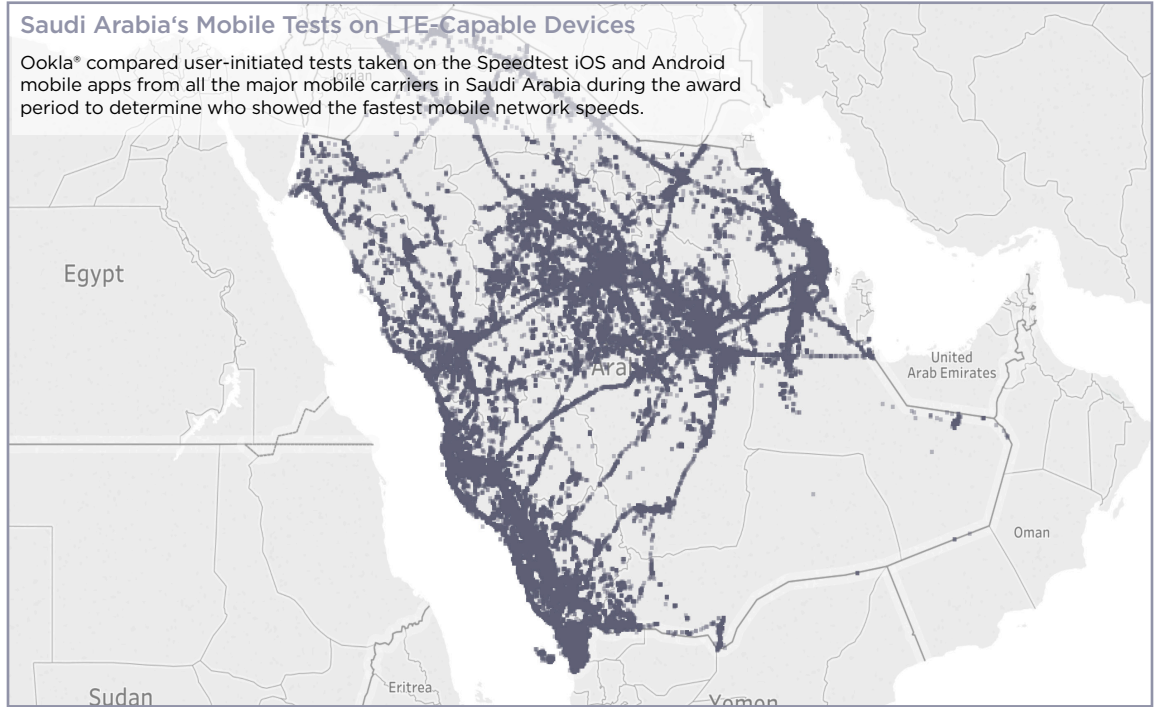

SPEEDTEST® Fastest Mobile Award

Saudi Arabia Q3-Q4 2019

SAUDI ARABIA'S FASTEST MOBILE NETWORK

stc
Speed Score
45.15

stc is Saudi Arabia's Speedtest Awards™ Winner for mobile network speed. To win this award, stc achieved a Speed Score™ of 45.15, with average speeds of 50.41 Mbps for download and 20.03 Mbps for upload.

Carrier	Test Count	Speed Score
stc	2,359,737	45.15
Mobily	981,254	38.52
Zain	661,093	33.67

Speed Score incorporates a measure of each provider's download and upload speed to rank network speed performance. See next page for more detail.

Market Statistics

Test Count
4,010,434

Average Download Speed:
46.45 Mbps

Average Upload Speed:
17.00 Mbps

Average Latency:
40 ms

Unique Devices
659,462

↓ Mbps

↑ Mbps

↻ ms

iPhone X 83,493

stc 50.41

stc 20.03

stc 42

iPhone Xs Max 57,310

Mobily 43.21

Mobily 12.50

Mobily 37

iPhone 7 46,852

Zain 38.38

Zain 13.55

Zain 36

iPhone 7 Plus 44,636

iPhone Xs 27,765